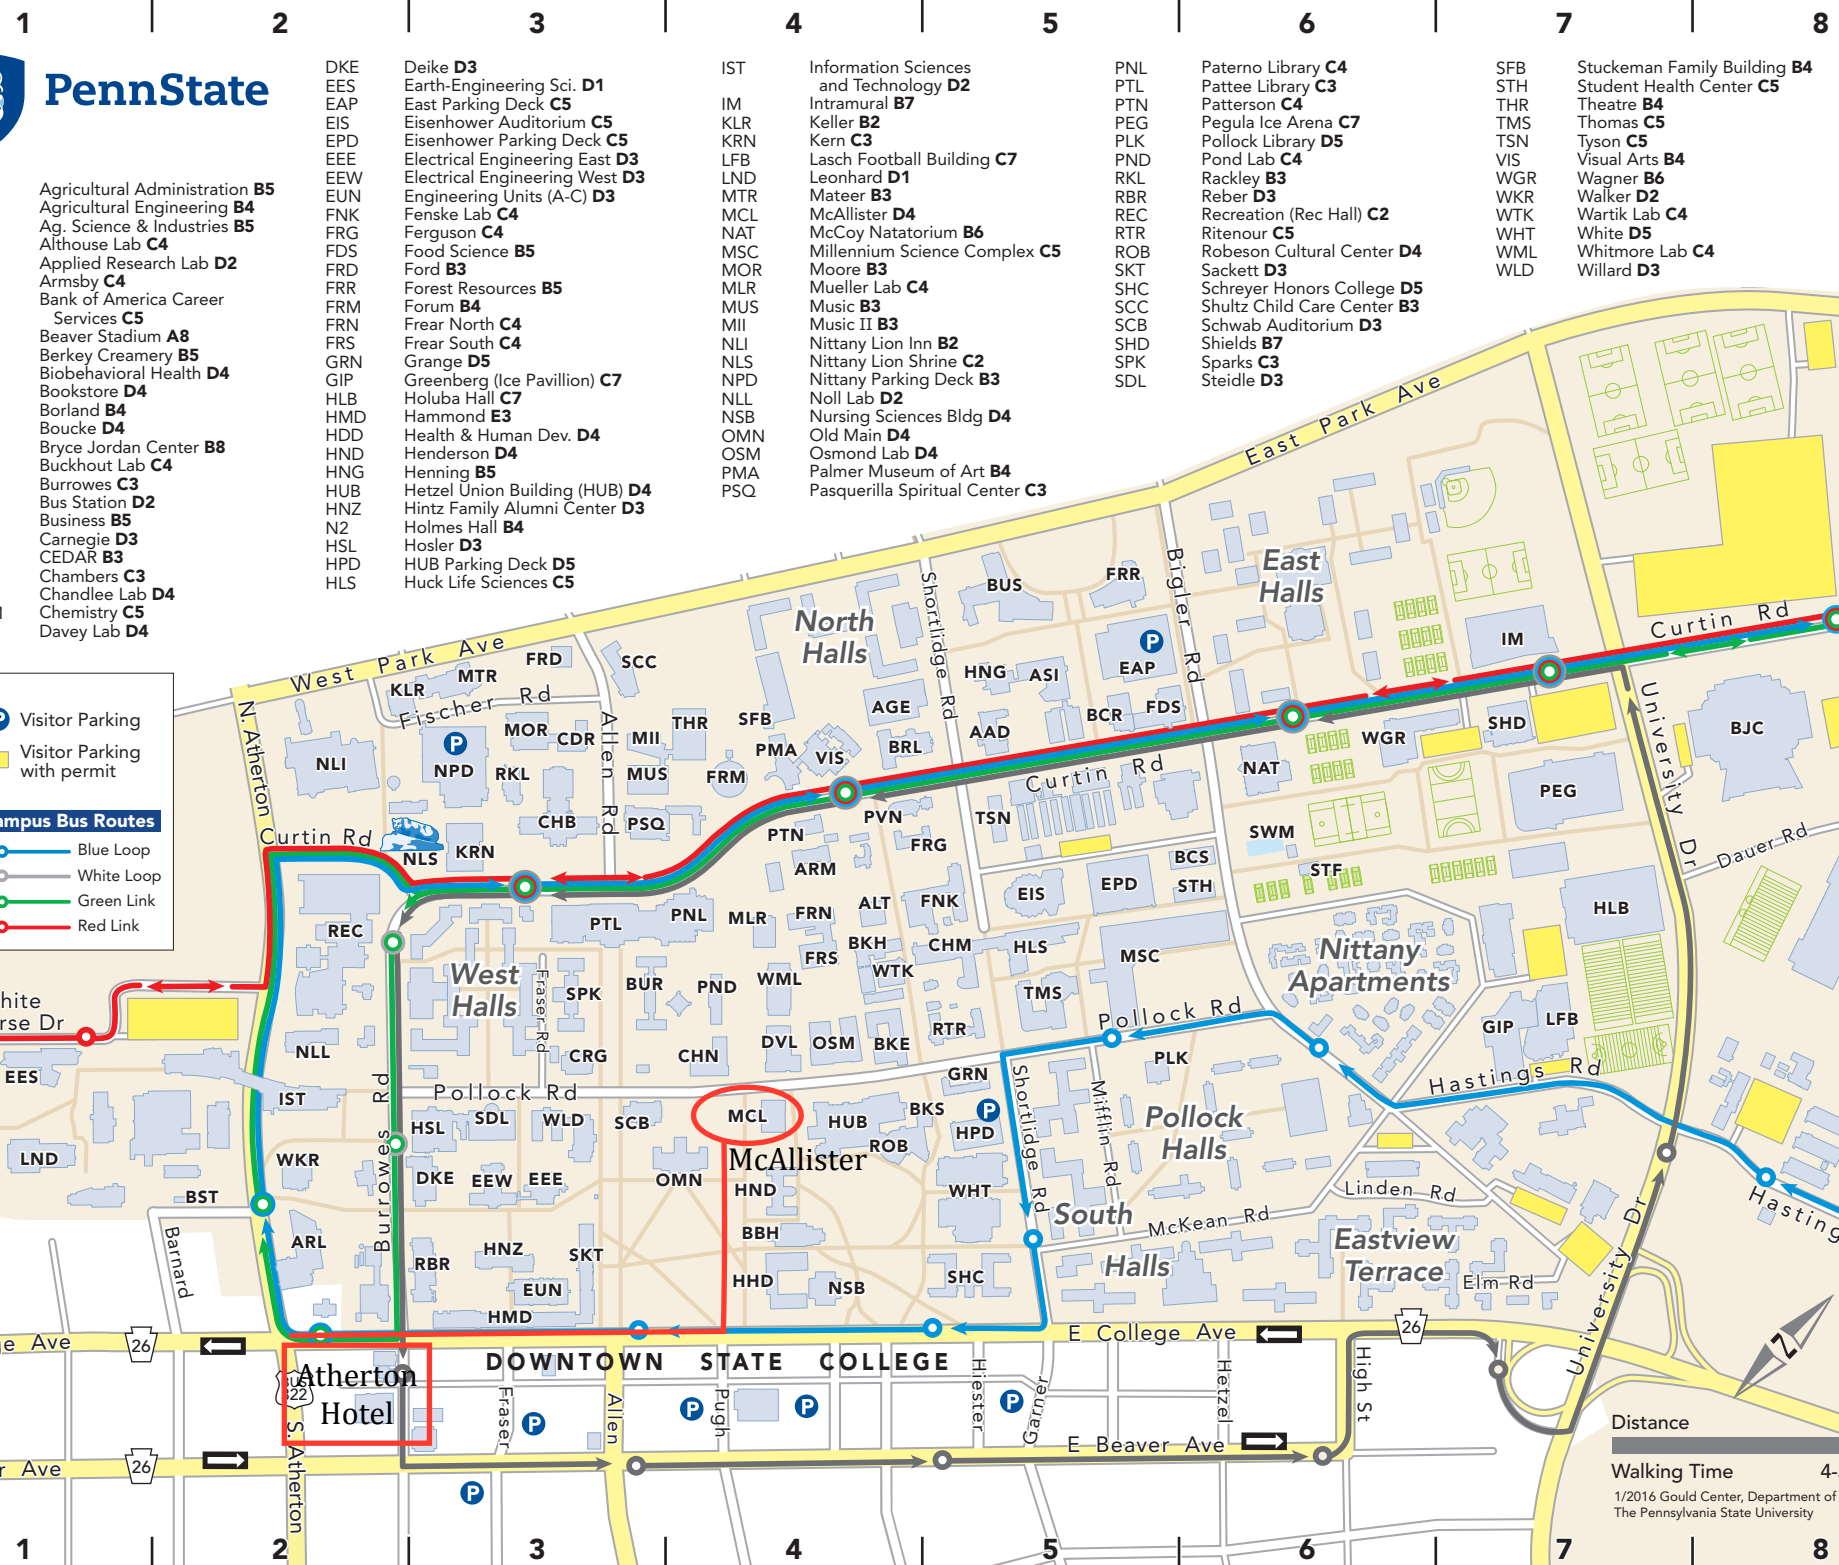

- DKE Deike **D3**
- EES Earth-Engineering Sci. **D1**
- EAP East Parking Deck **C5**
- EIS Eisenhower Auditorium **C5**
- EPD Eisenhower Parking Deck **C5**
- EEE Electrical Engineering East **D3**
- EEW Electrical Engineering West **D3**
- EUN Engineering Units (A-C) **D3**
- FNK Fenske Lab **C4**
- FRG Ferguson **C4**
- FDS Food Science **B5**
- FRD Ford **B3**
- FRR Forest Resources **B5**
- FRM Forum **B4**
- FRN Frear North **C4**
- FRS Frear South **C4**
- GRN Grange **D5**
- GIP Greenberg (Ice Pavillion) **C7**
- HLB Holuba Hall **C7**
- HMD Hammond **E3**
- HDD Health & Human Dev. **D4**
- HND Henderson **D4**
- HNG Henning **B5**
- HUB Hetzel Union Building (HUB) **D4**
- HNZ Hintz Family Alumni Center **D3**
- N2 Holmes Hall **B4**
- HSL Hosler **D3**
- HPD HUB Parking Deck **D5**
- HLS Huck Life Sciences **C5**

- SFB Stuckeman Family Building **B4**
- STH Student Health Center **C5**
- THR Theatre **B4**
- TMS Thomas **C5**
- TSN Tyson **C5**
- VIS Visual Arts **B4**
- WGR Wagner **B6**
- WKR Walker **D2**
- WTK Wartik Lab **C4**
- WHT White **D5**
- WML Whitmore Lab **C4**
- WLD Willard **D3**

Visitor Parking

- Visitor Parking
- Visitor Parking with permit

Campus Bus Routes

- Blue Loop
- White Loop
- Green Link
- Red Link

Bus stops

- Blue Loop
- White Loop
- Green Link
- Red Link

A
B
C
D
E

Distance 0.25 mile
Walking Time 4-5 minutes
1/2016 Gould Center, Department of Geography
The Pennsylvania State University