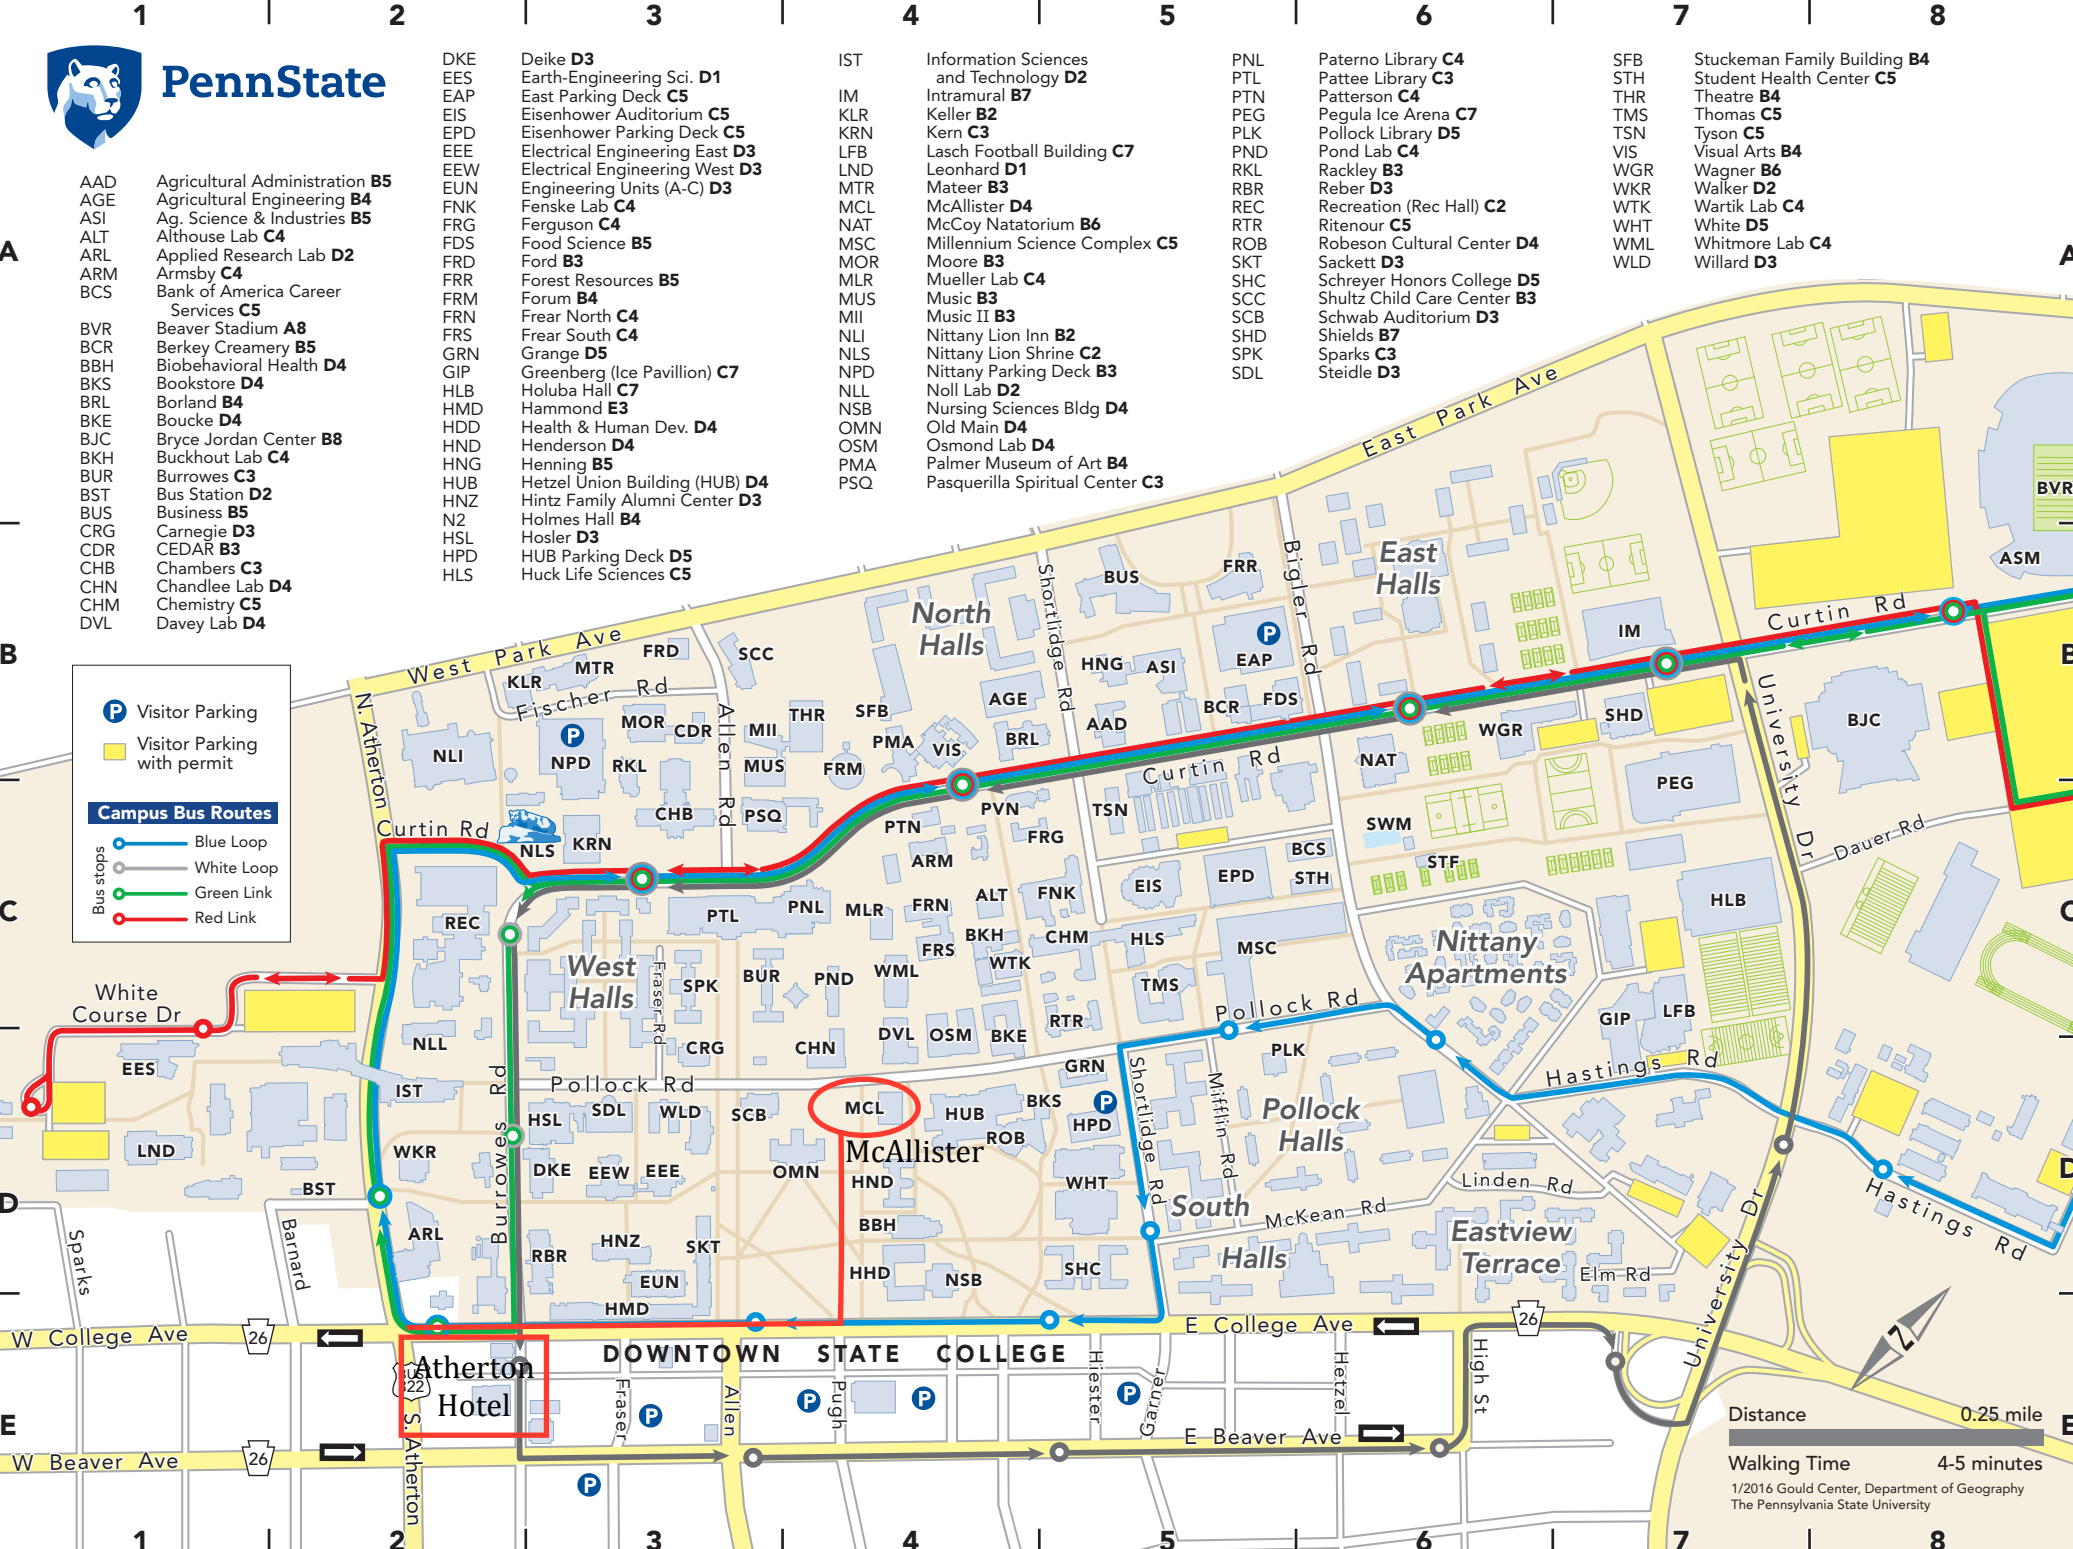

- DKE Deike **D3**
- EES Earth-Engineering Sci. **D1**
- EAP East Parking Deck **C5**
- EIS Eisenhower Auditorium **C5**
- EPD Eisenhower Parking Deck **C5**
- EEE Electrical Engineering East **D3**
- EEW Electrical Engineering West **D3**
- EUN Engineering Units (A-C) **D3**
- FNK Fenske Lab **C4**
- FRG Ferguson **C4**
- FDS Food Science **B5**
- FRD Ford **B3**
- FRR Forest Resources **B5**
- FRM Forum **B4**
- FRN Frear North **C4**
- FRS Frear South **C4**
- GRN Grange **D5**
- GIP Greenberg (Ice Pavillion) **C7**
- HLB Holuba Hall **C7**
- HMD Hammond **E3**
- HDD Health & Human Dev. **D4**
- HND Henderson **D4**
- HNG Henning **B5**
- HUB Hetzel Union Building (HUB) **D4**
- HNZ Hintz Family Alumni Center **D3**
- N2 Holmes Hall **B4**
- HSL Hosler **D3**
- HPD HUB Parking Deck **D5**
- HLS Huck Life Sciences **C5**

- SFB Stuckeman Family Building **B4**
- STH Student Health Center **C5**
- THR Theatre **B4**
- TMS Thomas **C5**
- TSN Tyson **C5**
- VIS Visual Arts **B4**
- WGR Wagner **B6**
- WKR Walker **D2**
- WTK Wartik Lab **C4**
- WHT White **D5**
- WML Whitmore Lab **C4**
- WLD Willard **D3**

Visitor Parking

- Visitor Parking
- Visitor Parking with permit

Campus Bus Routes

- Blue Loop
- White Loop
- Green Link
- Red Link

Bus stops

- Blue Loop
- White Loop
- Green Link
- Red Link

A
B
C
D
E

Distance 0.25 mile
Walking Time 4-5 minutes
1/2016 Gould Center, Department of Geography
The Pennsylvania State University